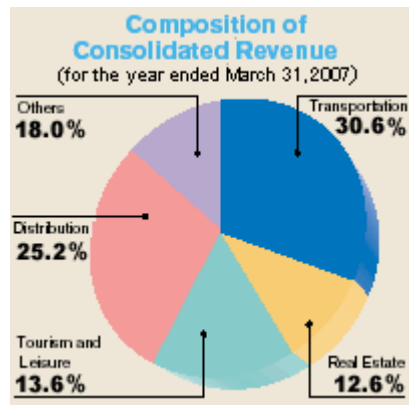

Keikyu at a glance

Keikyu At aGlance

The Keikyu Group (Keikyu and consolidated subsidiaries) comprises 77 companies that operate the Keihin Electric Express Railway and a wide range of other businesses.

As of March 31, 2007, the aggregate paid-in capital of the 78 Group companies amounted to ¥39.4 billion and the total number of employees was 8,657. Consolidated revenue from operations in the year ended March 31, 2007, totaled ¥325.1 billion.

TRANSPORTATION

The Transportation Group consists of 19 companies that operate five railway lines totaling 87.0 operating kilometers in paid distance and serving 1.19 million passengers per day, scheduled and chartered bus services, taxi services, and vehicle transportation services.